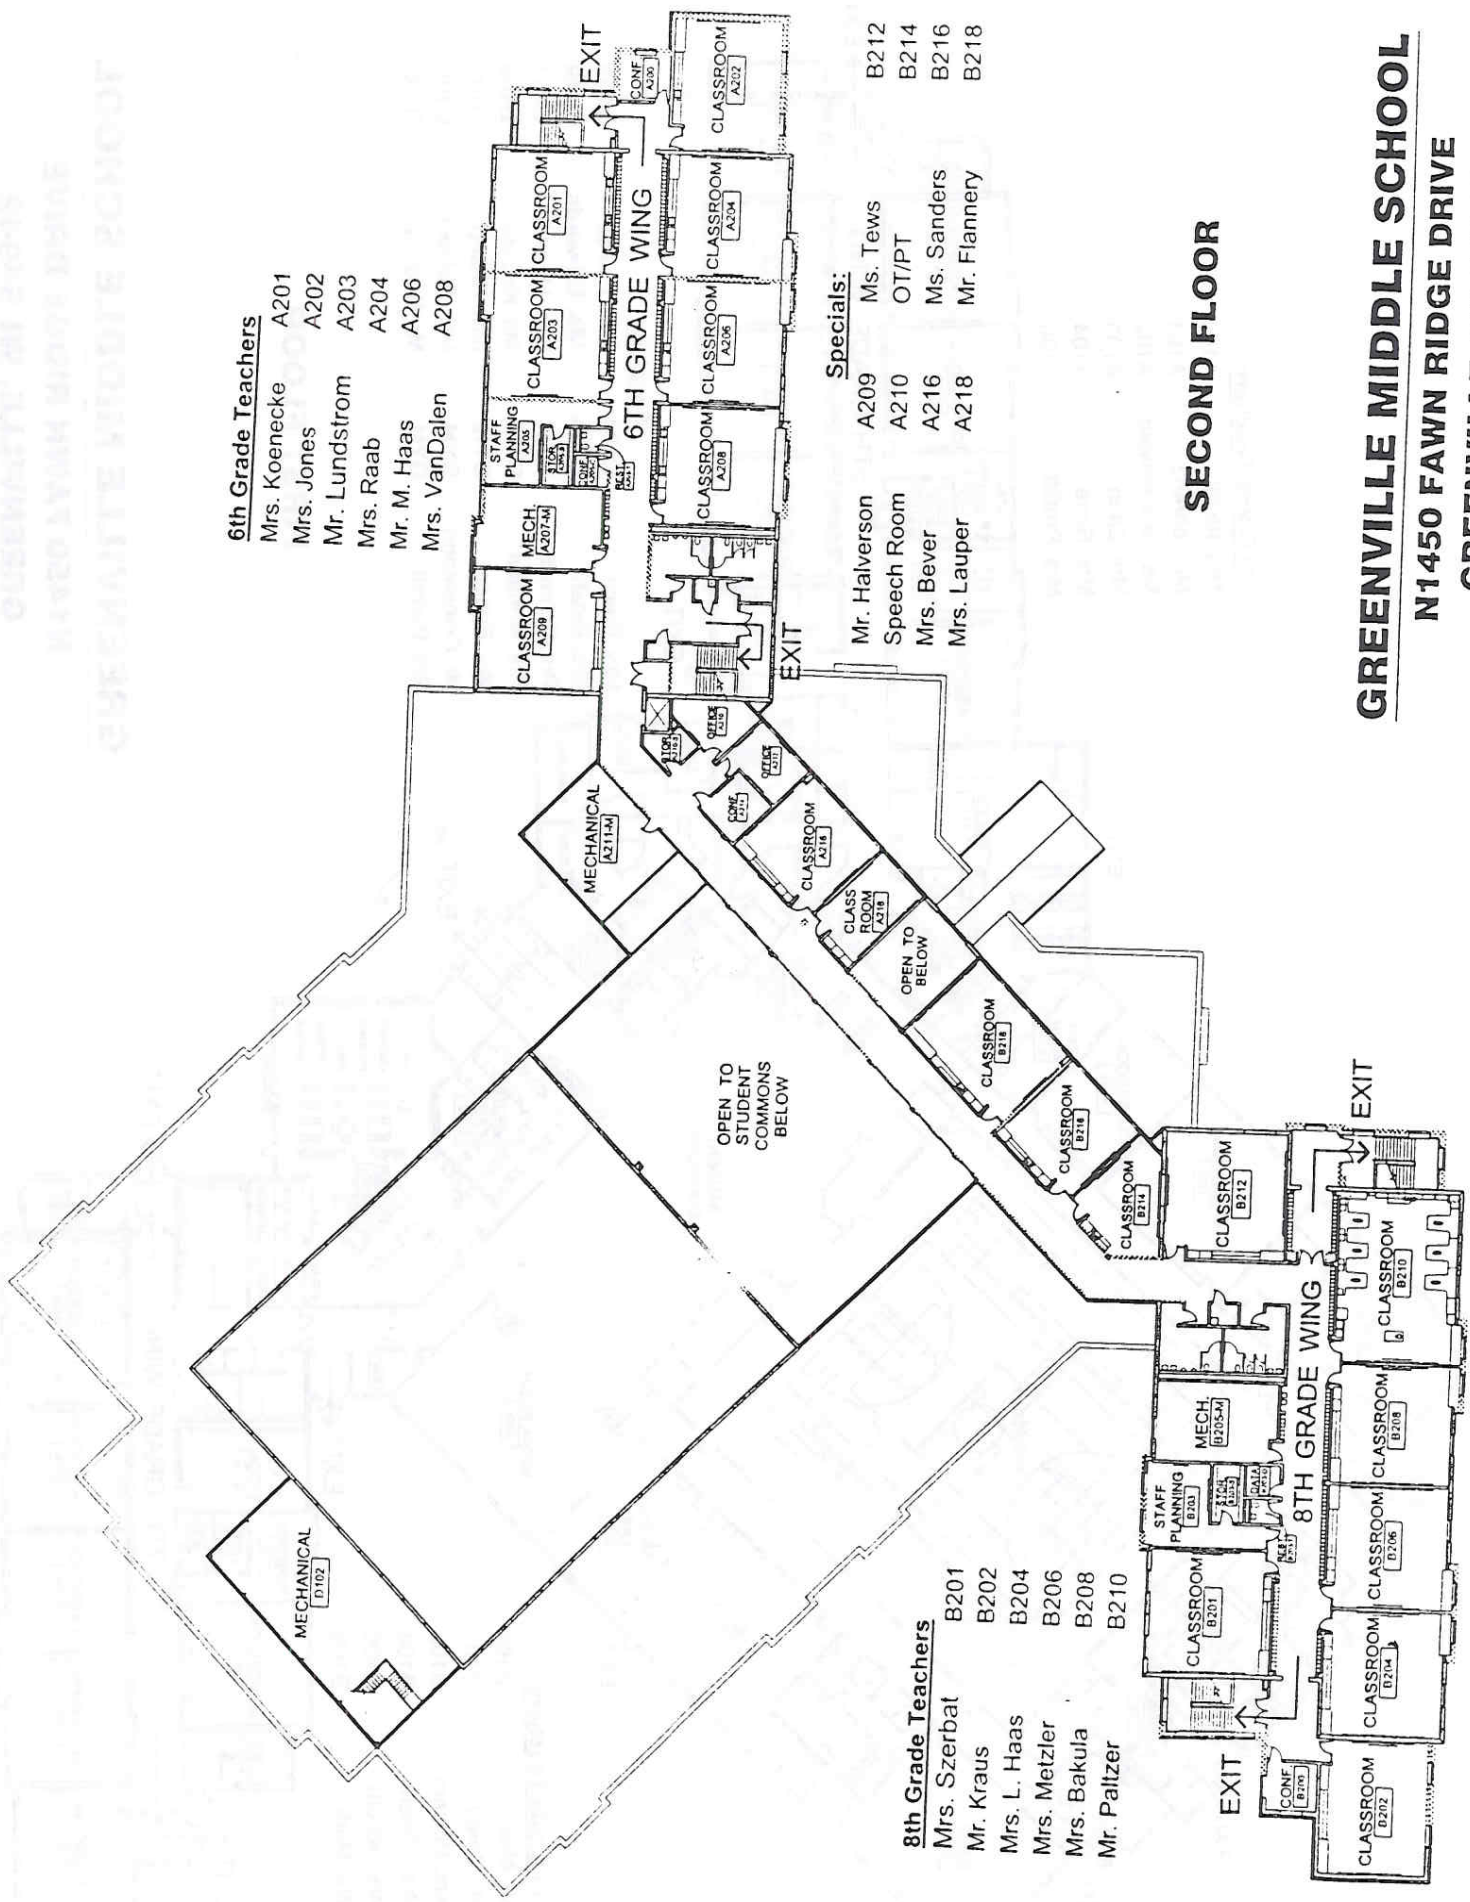

GREENVILLE MIDDLE SCHOOL

6th Grade Teachers

- Mrs. Koenecke A201
- Mrs. Jones A202
- Mr. Lundstrom A203
- Mrs. Raab A204
- Mr. M. Haas A206
- Mrs. VanDalen A208

Specials:

- Mr. Halverson A209
- Speech Room A210
- Mrs. Bever A216
- Mrs. Lauper A218
- Ms. Tews B212
- OT/PT B214
- Ms. Sanders B216
- Mr. Flannery B218

SECOND FLOOR

GREENVILLE MIDDLE SCHOOL

**N1450 FAWN RIDGE DRIVE
GREENVILLE, WI 54942**

8th Grade Teachers

- Mrs. Szerbat B201
- Mr. Kraus B202
- Mrs. L. Haas B204
- Mrs. Metzler B206
- Mrs. Bakula B208
- Mr. Paltzer B210